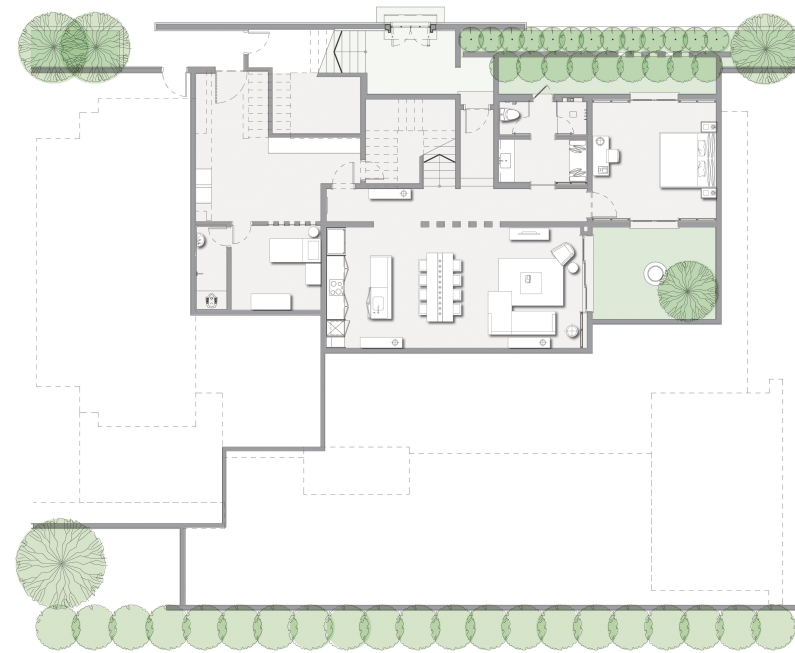

RESIDENCES

FOUR BEDROOMS

UPPER FLOOR 3 BEDROOMS

LOWER FLOOR 1 BEDROOM

Garden and Partial Ocean View

Size — 805 m² / 8,665 sq. ft.

Beds — 3 king-size bed and 1 twin bed

Max — 8 adults / 8 adults and 1 child

VILLA FEATURES

- PRIVATE INFINITY POOL
- PRIVATE PAVILION
- 2 PRIVATE PATIOS
- OUTDOOR DINING
- BUTLER SERVICE / QUARTERS
- COMPLIMENTARY WI-FI
- 75-INCH LCD TV
- BOSE HI-FI SYSTEM
- APPLE TV UPON REQUEST
- MUSIC STREAMING PLAYER
- WALK-IN WARDROBE
- PRIVATE COURTYARD
- IN-ROOM SAFE
- NESPRESSO & TEA
- SOORI BATH AMENITIES
- DYSON HAIR DRYER
- HAND STEAMER
- GOURMET MINI BAR
- SOORI TURNDOWN TEA
- PANTRY AREA
- LIVING & DINING
- COMPLIMENTARY SCHEDULED RESORT ACTIVITIES