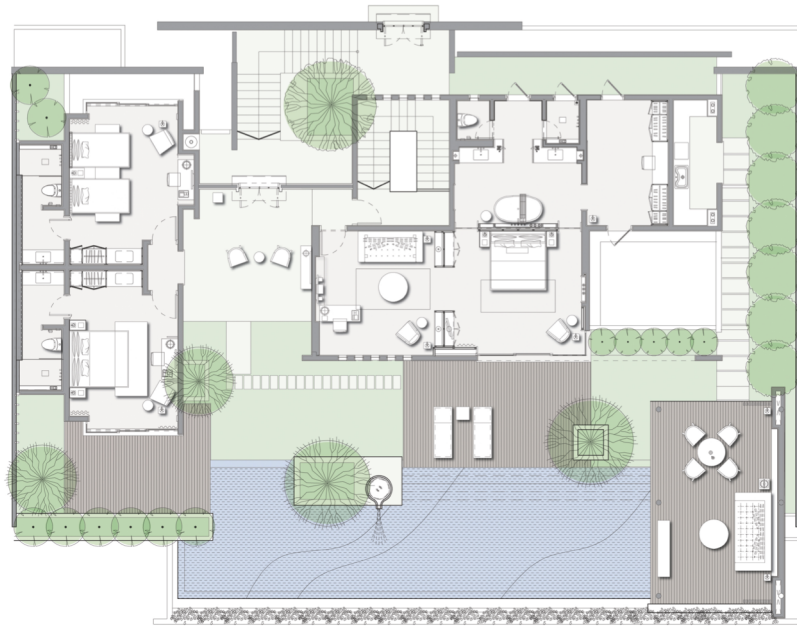

RESIDENCES

FOUR BEDROOMS

UPPER FLOOR 3 BEDROOMS

LOWER FLOOR 1 BEDROOM

Garden and Partial Ocean View

Size — 805 m² / 8,665 sq. ft.

Beds — 3 king-size bed and 1 twin bed

Max — 8 adults / 8 adults and 1 child

VILLA FEATURES

- PRIVATE INFINITY POOL
- PRIVATE PAVILION
- 2 PRIVATE PATIOS
- OUTDOOR DINING
- BUTLER SERVICE / QUARTERS
- COMPLIMENTARY WI-FI
- 75-INCH LCD TV
- BOSE HI-FI SYSTEM
- APPLE TV UPON REQUEST
- MUSIC STREAMING PLAYER
- WALK-IN WARDROBE
- PRIVATE COURTYARD
- IN-ROOM SAFE
- NESPRESSO & TEA
- SOORI BATH AMENITIES
- DYSON HAIR DRYER
- HAND STEAMER
- GOURMET MINI BAR
- SOORI TURNDOWN TEA
- PANTRY AREA
- LIVING & DINING
- COMPLIMENTARY SCHEDULED RESORT ACTIVITIES