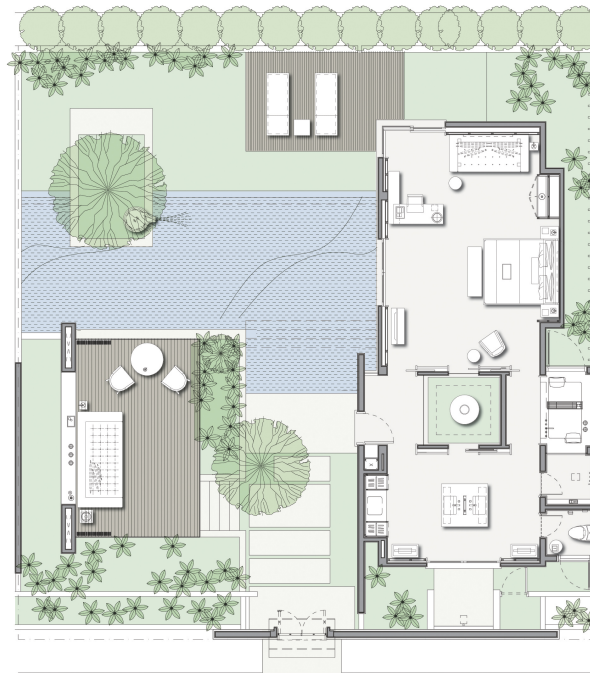

MOUNTAIN / RICE PADDIES POOL VILLA

ONE BEDROOM

0 1 5 10m

Rice Terraces and Mountain View

Size — 290 m² / 3,121 sq. ft.

Beds — 1 king-size bed

Max — 2 adults / 2 adults and 1 child

VILLA FEATURES

- PRIVATE INFINITY POOL
- PRIVATE PATIO
- PRIVATE PAVILION
- OUTDOOR DINING
- OUTDOOR SHOWER
- BUTLER SERVICE
- COMPLIMENTARY WI-FI
- 49-INCH LCD TV
- BOSE HI-FI SYSTEM
- APPLE TV UPON REQUEST
- 24-HOUR ROOM SERVICE
- IN-ROOM SAFE
- LUXURIOUS LINENS
- SOORI BATH AMENITIES
- NESPRESSO & TEA
- GOURMET MINI BAR
- SOORI TURNDOWN TEA
- COMPLIMENTARY SCHEDULED RESORT ACTIVITIES