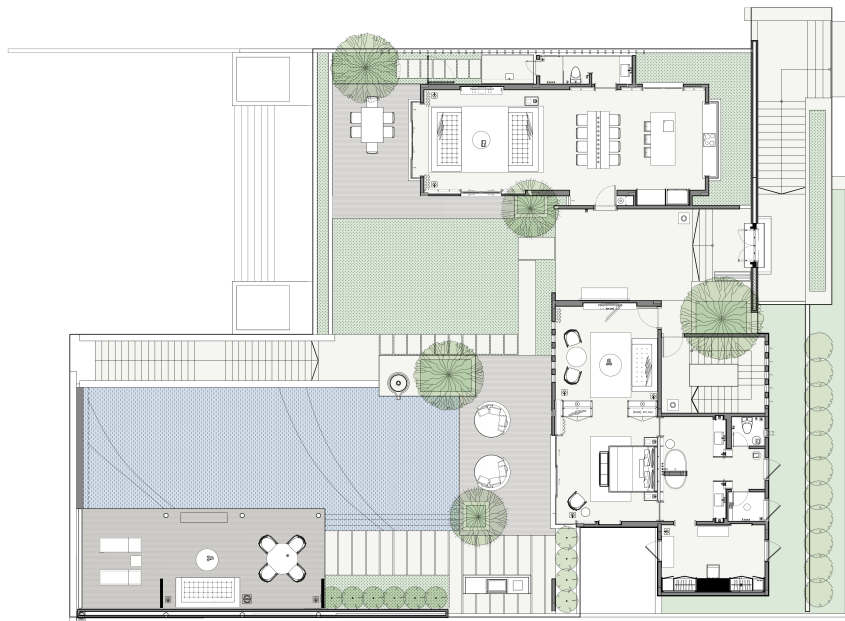

DELUXE OCEAN POOL VILLA

ONE BEDROOM

0 1 5 10m

Indian Ocean View

Size — 646 m² / 6,953 sq. ft.

Beds — 1 king-size bed

Max — 2 adults / 2 adults and 1 child

VILLA FEATURES

- PRIVATE INFINITY POOL
- PRIVATE PAVILION
- PRIVATE PATIO
- PRIVATE GARDEN
- OUTDOOR SHOWER
- OUTDOOR DINING
- OUTDOOR BAR / BBQ AREA
- LIVING & DINING
- BUTLER SERVICE / QUARTERS
- COMPLIMENTARY WI-FI
- 55-INCH LCD TV
- PANTRY AREA
- BOSE HI-FI SYSTEM
- APPLE TV UPON REQUEST
- 24-HOUR ROOM SERVICE
- IN-ROOM SAFE
- LUXURIOUS LINENS
- DYSON HAIR DRYER
- HAND STEAMER
- WALK-IN WARDROBE
- SOORI BATH AMENITIES
- NESPRESSO & TEA
- GOURMET MINI BAR
- SOORI TURNDOWN TEA
- COMPLIMENTARY SCHEDULED RESORT ACTIVITIES