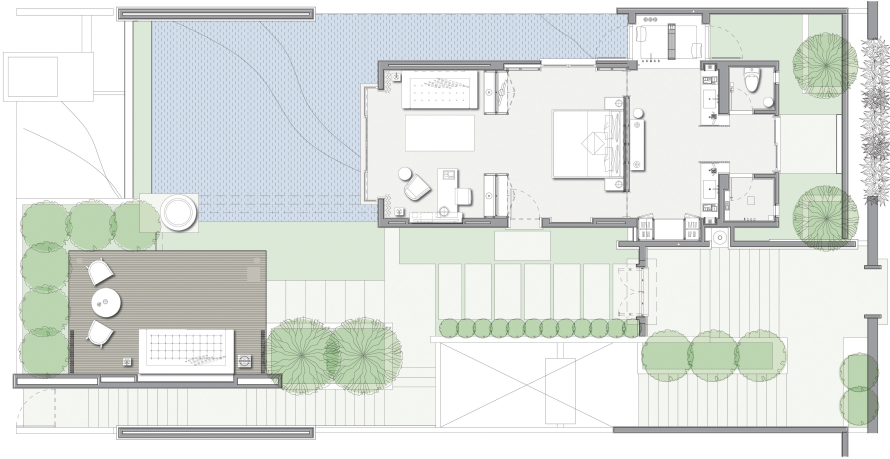

OCEAN POOL VILLA

ONE BEDROOM

0 1 5 10m

Ocean View

Size — 275 m² / 2,960 sq. ft.

Beds — 1 king-size bed

Max — 2 adults / 2 adults and 1 child

VILLA FEATURES

- PRIVATE INFINITY POOL
- PRIVATE PAVILION
- OUTDOOR SHOWER
- BUTLER SERVICE
- COMPLIMENTARY WI-FI
- 50-INCH LCD TV
- BOSE HI-FI SYSTEM
- APPLE TV UPON REQUEST
- 24-HOUR ROOM SERVICE
- IN-ROOM SAFE
- LUXURIOUS LINENS
- DYSON HAIR DRYER
- HAND STEAMER
- SOORI BATH AMENITIES
- NESPRESSO & TEA
- GOURMET MINI BAR
- SOORI TURNDOWN TEA
- COMPLIMENTARY SCHEDULED RESORT ACTIVITIES